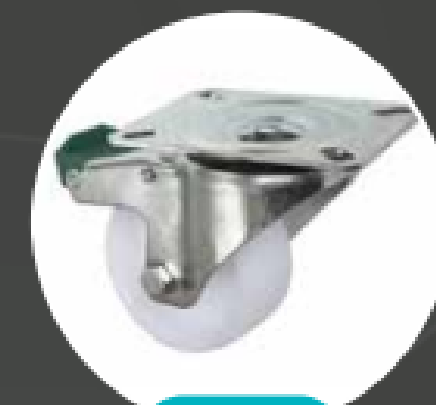

DODATNA OPREMA | ACCESSORIES

Kolesca | Castors

zamenljiva guma

replaceable door gasket

zaobljeni vogali

rounded corners

kolesca

castors